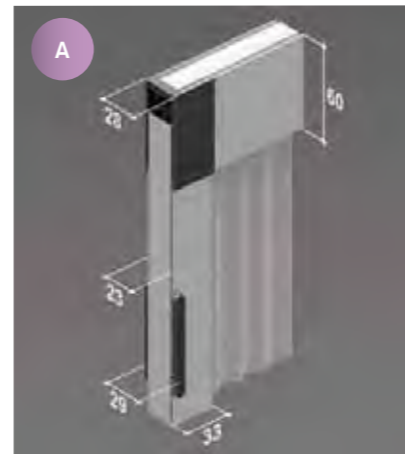

DETTAGLI / Details