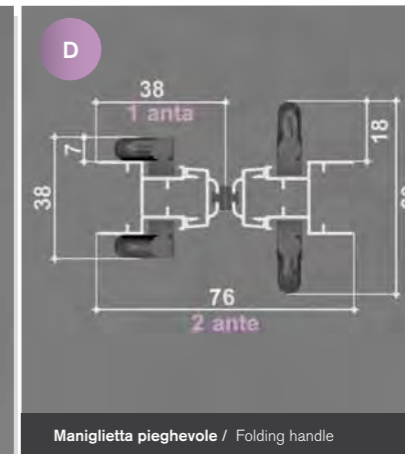

Scorrimento laterale con possibilità di apertura sia da destra che da sinistra, e di affiancamento dei vari moduli in base al vano da coprire (vedi schema riportato nelle informazioni tecniche).

Insect screening system suitable for large doors with narrow available space. Pleated mesh in black (standard) or grey (by request) available. Magnetic lock. Standard lower rail of 15 mm – by request we can supply a lower rail of 8 mm (only in black colour available). This system can be opened both from right and left, and is ideal for covering large areas thanks to modules connection (see technical sheet for more details).

AMBY MAXI

NEW

DETTAGLI / Details

VARIANTI / Optionals

POSSIBILI APERTURE / Opening possibilities

Maniglia fissa / Fix handle

Aggancio a scatto / Snap fastening

✓ = di serie / standard

TELI / Screens		Misure consigliate in mm Suggested measures in mm	
		Base mm Width mm	Altezza mm Height mm
✓ Telo plissettato nero Black pleated mesh	MIN		
	MAX		3200
Telo plissettato grigio Grey pleated mesh	MIN		
	MAX		3200