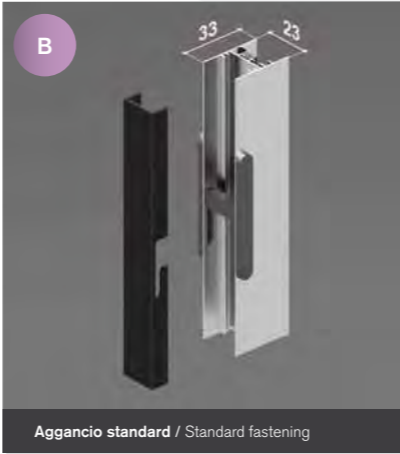

Insect screening system ideal both for windows and doors with narrow available space. Pleated mesh in black (standard) or grey (by request) available. This system can be opened both from right and left. Magnetic lock. Standard lower rail of 15 mm – by request we can supply a lower rail of 8 mm (only in black colour available). Single or Double shutter (central or asymmetrical opening) available.

AMBY / 1anta

DETTAGLI / Details

Aggancio standard / Standard fastening

Maniglia pieghevole / Folding handle

VARIANTI / Optionals

Maniglia fissa / Fix handle

Aggancio a scatto / Snap fastening

AMBY / 2anta