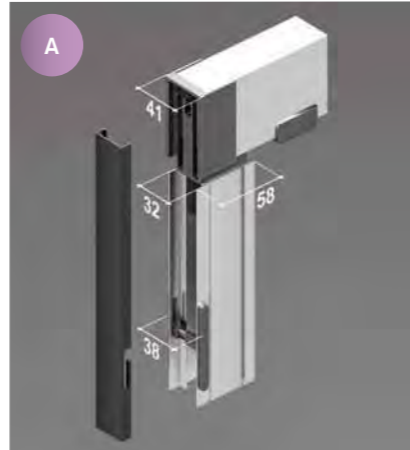

Insect screening system ideal for doors. Pleated  
mesh in black (standard) or grey (by request)  
available. Sliding system. Magnetic lock. Very thin  
lower rail (just 3 mm). Single or Double shutter  
(central or asymmetrical opening) available.

VOILÀ / 1anta

DETTAGLI / Details

Maniglia pieghevole / Folding handle

VARIANTI / Optionals

Maniglia fissa / Fix handle

C

E

Binario inferiore di soli 3 mm  
Lower rail of just 3 mm