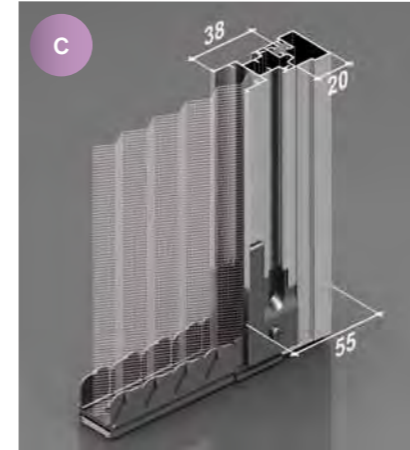

Insect screening system ideal for doors. Pleated  
mesh in black (standard) or grey (by request)  
available. Sliding system. Magnetic lock. Very thin  
lower rail (just 3 mm). Single or Double shutter  
(central or asymmetrical opening) available.

VOILÀ / 1anta

DETTAGLI / Details

Maniglia pieghevole / Folding handle

VARIANTI / Optionals

Maniglia fissa / Fix handle

C

E

Binario inferiore di soli 3 mm  
Lower rail of just 3 mm