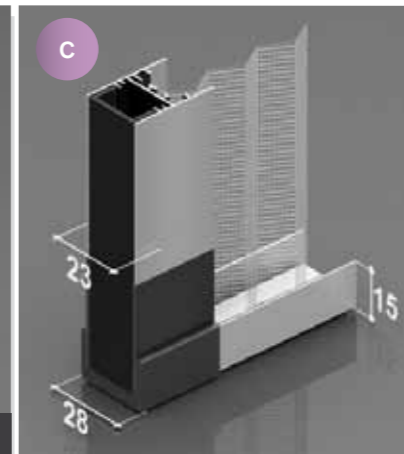

DETTAGLI / Details