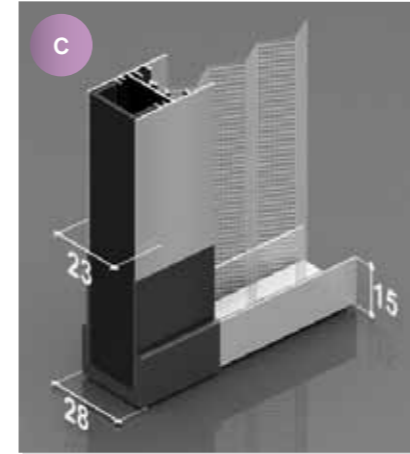

Maniglia pieghevole / Folding handle