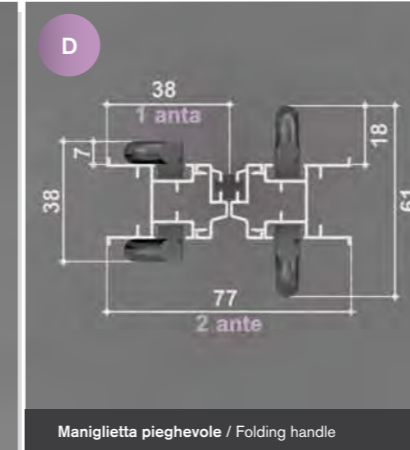

Insect screening system ideal for doors. Pleated  
mesh in black (standard) or grey (by request)  
available. Sliding system. Magnetic lock. Very thin  
lower rail (just 3 mm). Single or Double shutter  
(central or asymmetrical opening) available.

VOILÀ / 1anta

DETTAGLI / Details

Maniglia pieghevole / Folding handle

VARIANTI / Optionals

Maniglia fissa / Fix handle

C

E

Binario inferiore di soli 3 mm  
Lower rail of just 3 mm

VOILÀ / 2ante

✓ = di serie / standard

TELI / Screens		Misure consigliate in mm Suggested measures in mm	
		Base mm Width mm	Altezza mm Height mm
✓ Telo plissettato nero Black pleated mesh	MIN		
	MAX	1800*	3200
Telo plissettato grigio Grey pleated mesh	MIN		
	MAX	1800*	3200

\* Superata la larghezza di 1580 mm il telo potrebbe non essere in tensione soprattutto se la zanzariera viene montata in zone ventose.  
\* For widths greater than 1580 mm the mesh may not be tight, especially if the insect screening system is installed in windy areas.