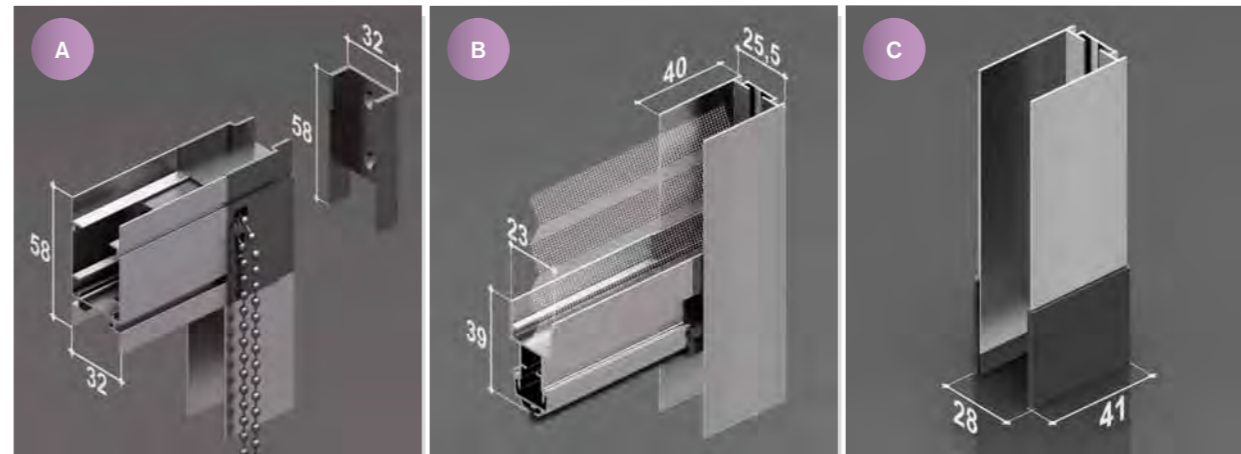

DETTAGLI / Details