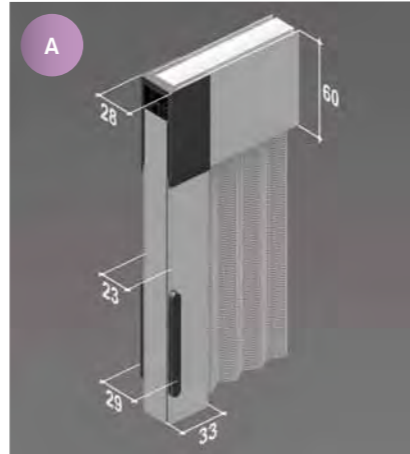

DETTAGLI / Details

Aggancio standard / Standard fastening