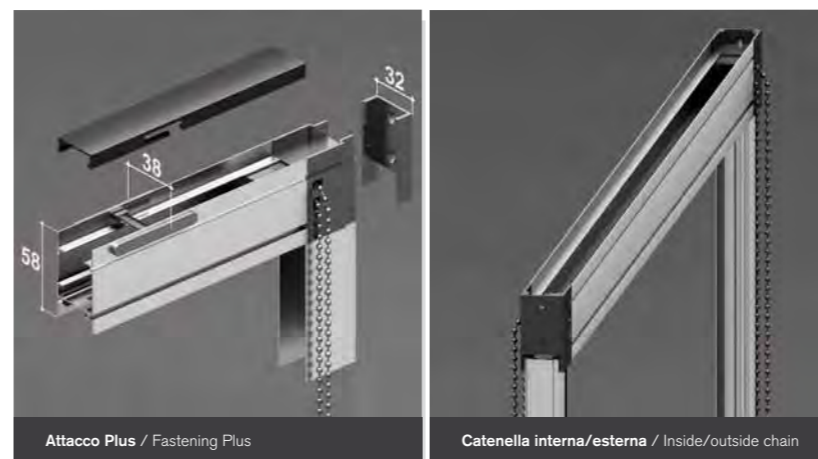

VARIANTI / Optionals

Disponibile da
Gennaio 2012
Available from
January 2012