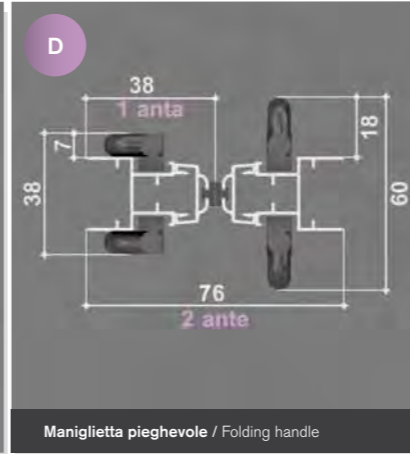

Insect screening system ideal both for windows and doors with narrow available space. Pleated mesh in black (standard) or grey (by request) available. This system can be opened both from right and left. Magnetic lock. Standard lower rail of 15 mm – by request we can supply a lower rail of 8 mm (only in black colour available). Single or Double shutter (central or asymmetrical opening) available.

AMBY / 1anta

DETTAGLI / Details

Aggancio standard / Standard fastening

Maniglia pieghevole / Folding handle

VARIANTI / Optionals

Maniglia fissa / Fix handle

Aggancio a scatto / Snap fastening

AMBY / 2anta