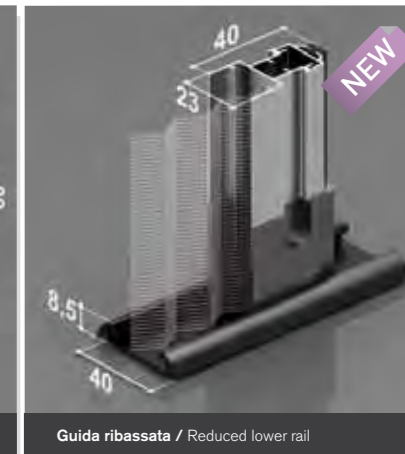

Scorrimento laterale con possibilità di apertura sia da destra che da sinistra, e di affiancamento dei vari moduli in base al vano da coprire (vedi schema riportato nelle informazioni tecniche).

Insect screening system suitable for large doors with narrow available space. Pleated mesh in black (standard) or grey (by request) available. Magnetic lock. Standard lower rail of 15 mm – by request we can supply a lower rail of 8 mm (only in black colour available). This system can be opened both from right and left, and is ideal for covering large areas thanks to modules connection (see technical sheet for more details).

AMBY MAXI

NEW

DETTAGLI / Details

VARIANTI / Optionals

POSSIBILI APERTURE / Opening possibilities

Maniglia fissa / Fix handle

Aggancio a scatto / Snap fastening

✓ = di serie / standard