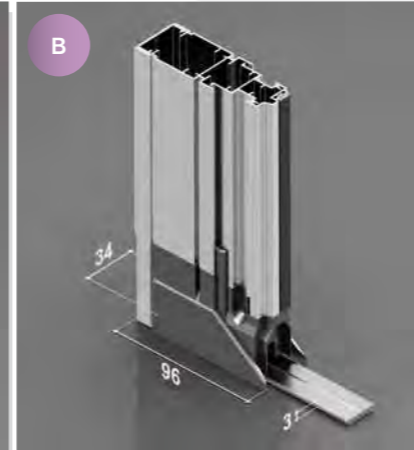

Insect screening system ideal for doors. Pleated  
mesh in black (standard) or grey (by request)  
available. Sliding system. Magnetic lock. Very thin  
lower rail (just 3 mm). Single or Double shutter  
(central or asymmetrical opening) available.

VOILÀ / 1anta

DETTAGLI / Details

Maniglia pieghevole / Folding handle

VARIANTI / Optionals

Maniglia fissa / Fix handle

C

E

Binario inferiore di soli 3 mm  
Lower rail of just 3 mm